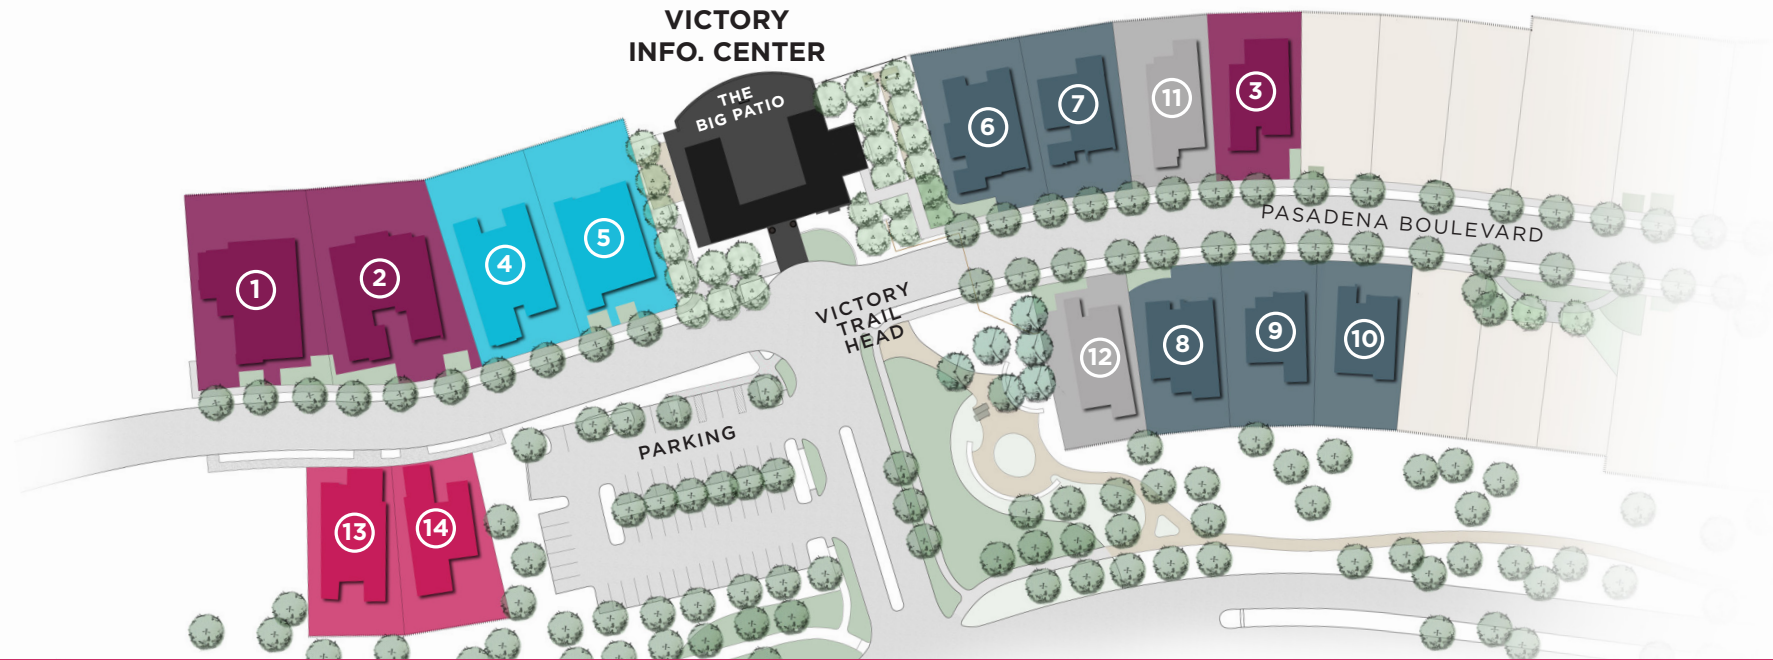

MODEL HOME NEIGHBORHOOD

VICTORY[®]
AT VERRADO

Encore

by David Weekley Homes

ENCORE 7 PLANS 2,563-3,381 SQ. FT.

2 MODELS: **1** FRUITION **2** SERENDIPITY

MOUNTAINSIDE 11 PLANS 1,459-2,269 SQ. FT.

1 MODEL: **3** DISCOVER

taylor
morrison

Homes Inspired by You

5 PLANS 2,234-2,870 SQ. FT.

2 MODELS: **4** SHIRE **5** APPALOOSA

KHovnanian[®] Homes

6 PLANS 1,924-2,288 SQ. FT.

2 MODELS: **13** STARLING **14** CARDINAL

LENNAR[®]

ENCORE 5 PLANS 1,897-2,300 SQ. FT.

3 MODELS: **6** PINNACLE **7** CREST **8** SUMMIT

INSPIRATION 4 PLANS 1,222-1,657 SQ. FT.

2 MODELS: **9** ARMSTRONG **10** KENNEDY

L.NDSEA HOMES

4 PLANS 1,680-2,085 SQ. FT.

2 MODELS: **11** PROMENADE **12** INSPIRE

Encore

by David Weekley Homes

MODEL	SQ. FT.	BED	BATH
ENCORE:			
SPLENDOR	2,563	3	2.5-3
SUCCESS	2,746	3-4	3.5-4.5
ENCHANTMENT	2,931	3-5	3-5
CELEBRATION	3,100	3-4	3.5
YUCCA	3,126	3-5	3.5-4.5
2 SERENDIPITY	3,185	3-4	3.5
1 FRUITION	3,381	3-5	3.5-4
MOUNTAINSIDE:			
RENEGADE	1,459	2-3	2
NAVIGATOR	1,580	2	2
PIONEER	1,636	1-2	1-2
ADVENTURE	1,683	2	2-3.5
INNOVATOR	1,737	1-2	1-3.5
TRAVELER	1,882	2-4	2-3
PATHFINDER	1,883	2-3	2
3 DISCOVER	1,960	2-3	2-3
CRUSADER	1,989	2-3	2
RAMBLER	2,085	2-4	2-3