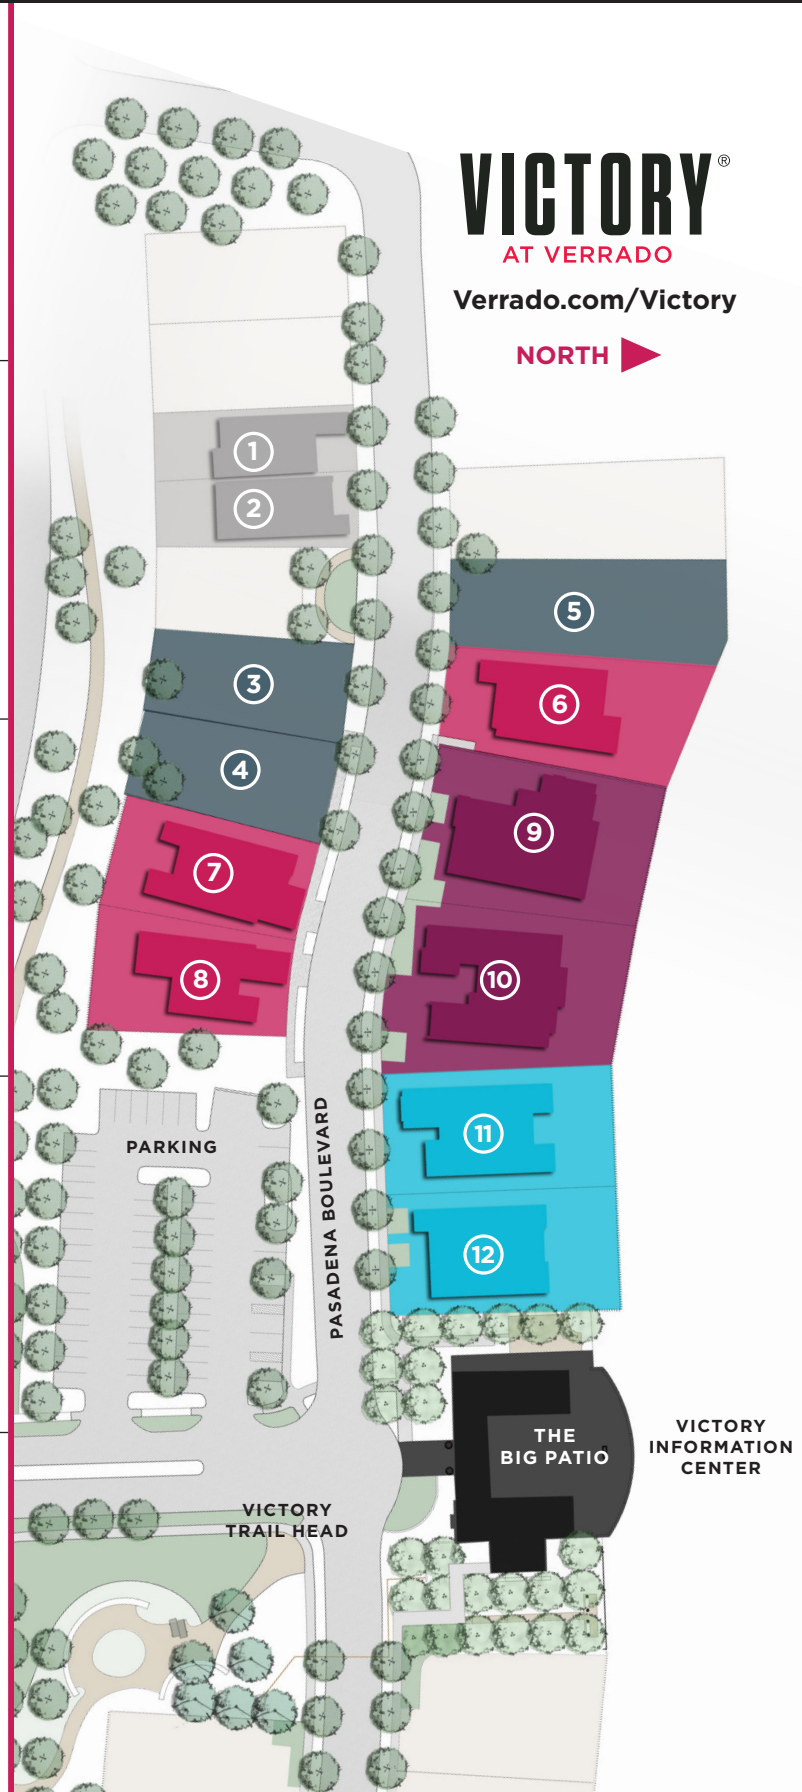

MODEL HOME NEIGHBORHOOD

LINDSEA HOMES

SKYE RIDGE **2 PLANS** 1,236-1,278 SQ. FT.
2 MODELS: **1** ECLIPSE **2** AURORA

WR William Ryan Homes

Making Homes Personal

FAIRWAYS **4 PLANS** 1,466-1,842 SQ. FT.
3 MODELS: **3** AUGUSTA **4** TURNBERRY
5 SAWGRASS

KHovnanian Homes

FOUR SEASONS **5 PLANS** 1,924-2,288 SQ. FT.
3 MODELS: **6** GOLDFINCH **7** STARLING
8 CARDINAL

Encore

by David Weekley Homes

ENCORE **6 PLANS** 2,746-3,670 SQ. FT.
2 MODELS: **9** FRUITION **10** SERENDIPITY

taylor morrison.

VENTURE II **5 PLANS** 2,234-2,870 SQ. FT.
2 MODELS: **11** SHIRE **12** APPALOOSA

LANDSEA HOMES

MODEL	SQ. FT.	BED	BATH
2 AURORA	1,236	2	2
1 ECLIPSE	1,278	2	2.5

William Ryan Homes

Making Homes Personal

MODEL	SQ. FT.	BED	BATH
4 AUGUSTA	1,466	2	2
3 TURNBERRY	1,528	2-3	2
OAKMONT	1,654	2	2.5
5 SAWGRASS	1,842	2-3	2.5-3

KHovnanian[®] Homes

MODEL	SQ. FT.	BED	BATH
CACTUS WREN	1,924	2+Den	2
8 CARDINAL	2,141	2+Den	2
6 GOLDFINCH	2,236	2+Den	2
NIGHTHAWK	2,249	2+Den	2.5
7 STARLING	2,288	3+Den	3.5